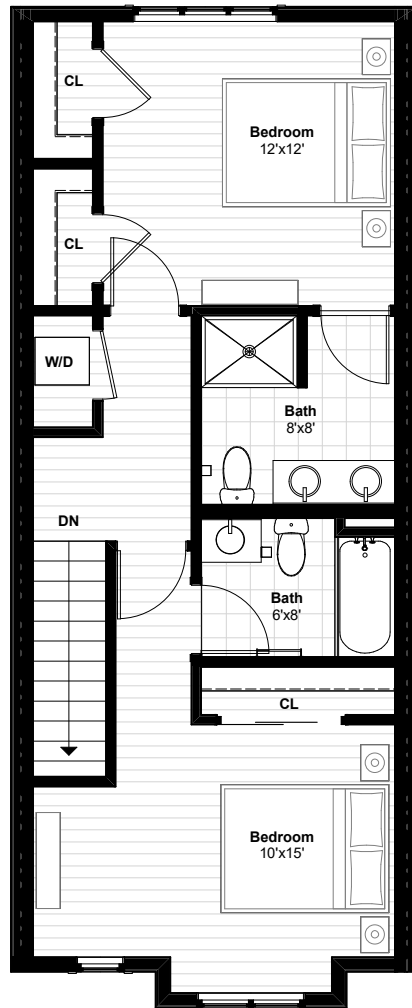

SkylineViews to Downtown Buffalo

First Living Level

Second Living Level

Bay View Townhome

Two Bedrooms
Two & 1/2 Bathrooms
1,300 SF