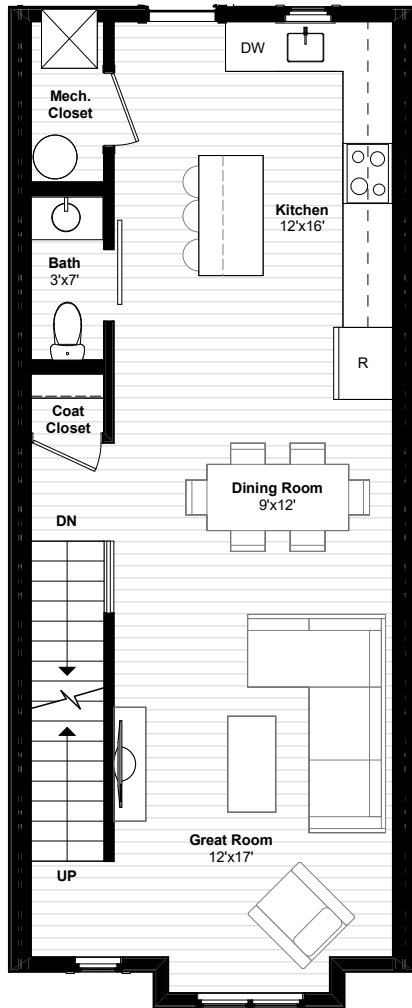

SkylineViews to Downtown Buffalo

First Living Level

Second Living Level

Bay View Townhome

Two Bedrooms
Two & 1/2 Bathrooms
1,300 SF