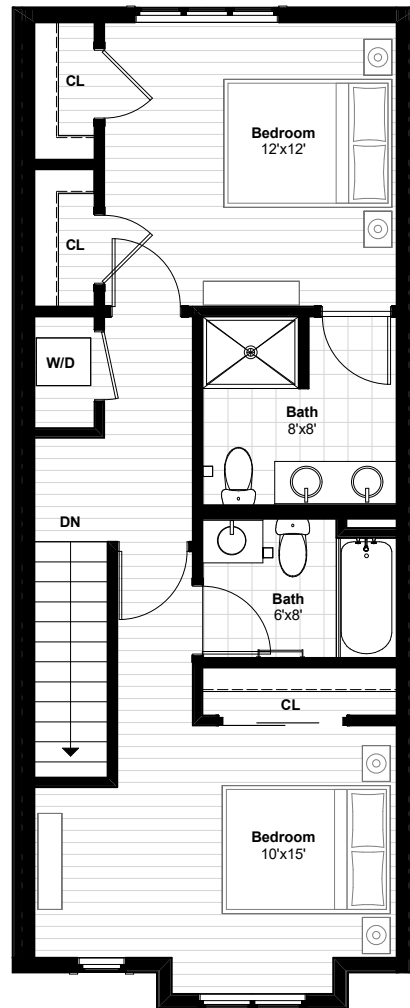

First Living Level

SkylineViews to Downtown Buffalo

Second Living Level

Bay View Loft
 Two Bedrooms
 Two & 1/2 Bathrooms
1,300 SF